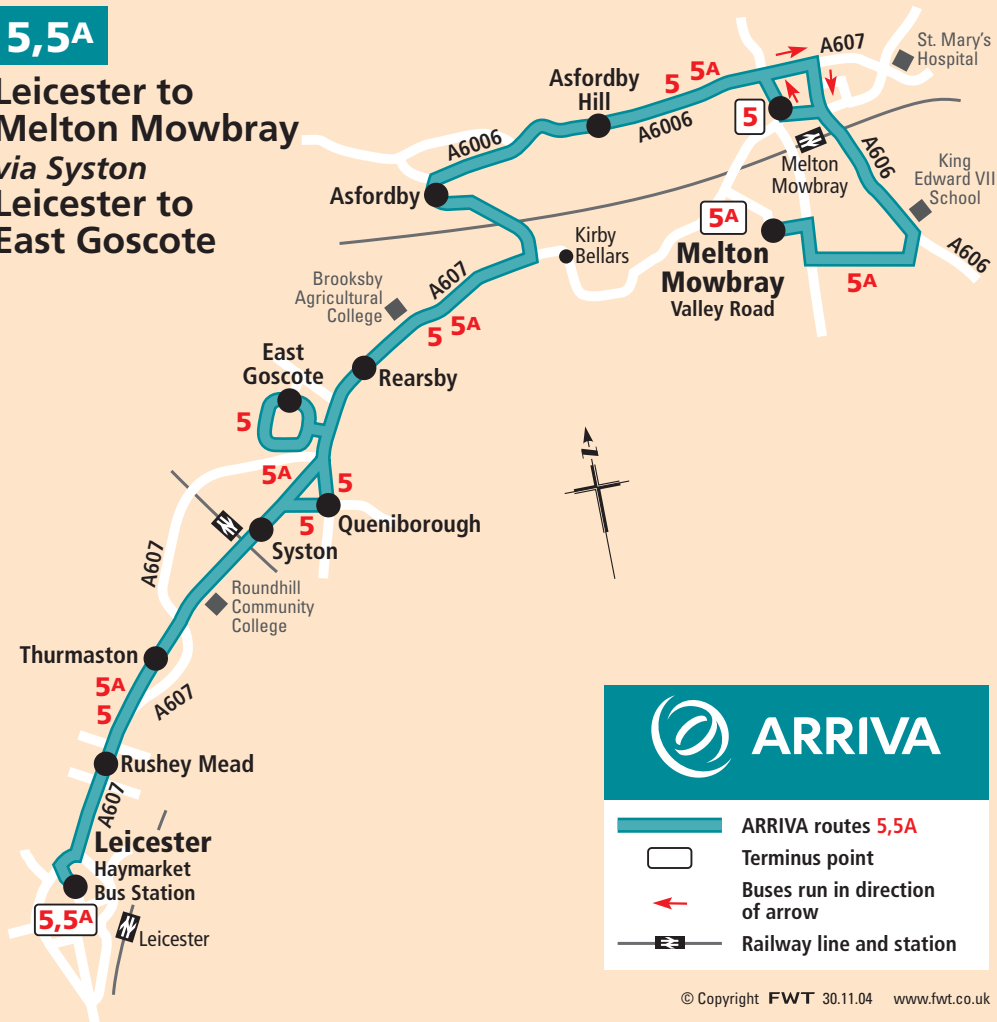

**5,5A**

**Leicester to  
Melton Mowbray  
via Syston**  
**Leicester to  
East Goscote**

**ARRIVA**

-  ARRIVA routes **5,5A**
-  Terminus point
-  Buses run in direction of arrow
-  Railway line and station